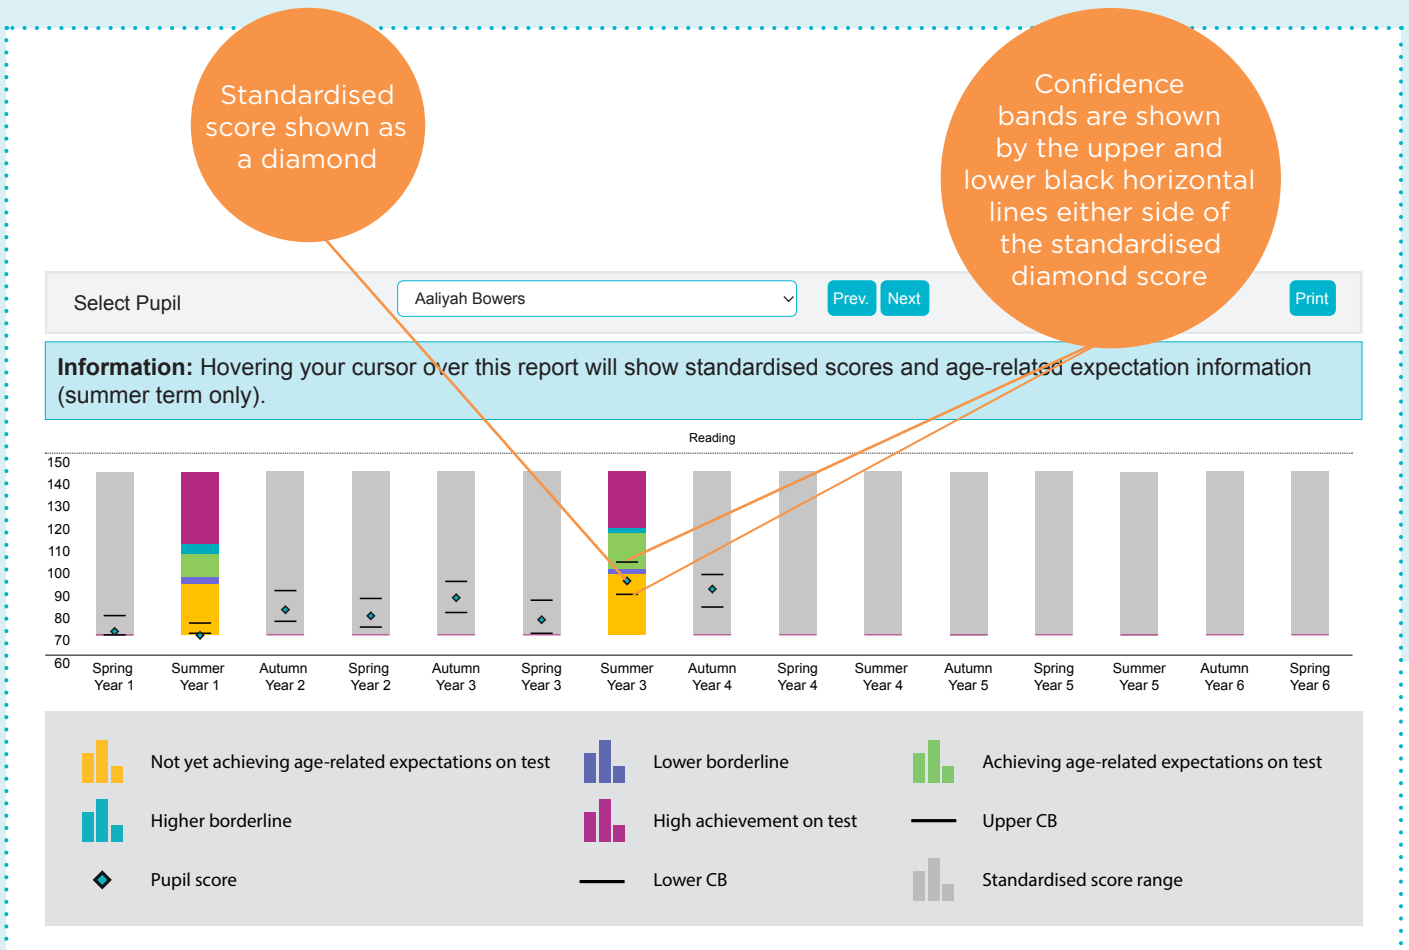

Individual Progress report

This report shows all the recorded test scores for one pupil across each subject.

Use this report to:

- ✓ compare performance across NFER Tests allowing progress to be viewed over time
- ✓ see whether age-related expectations have been met in the summer term assessments
- ✓ identify any significant dips or peaks in performance.